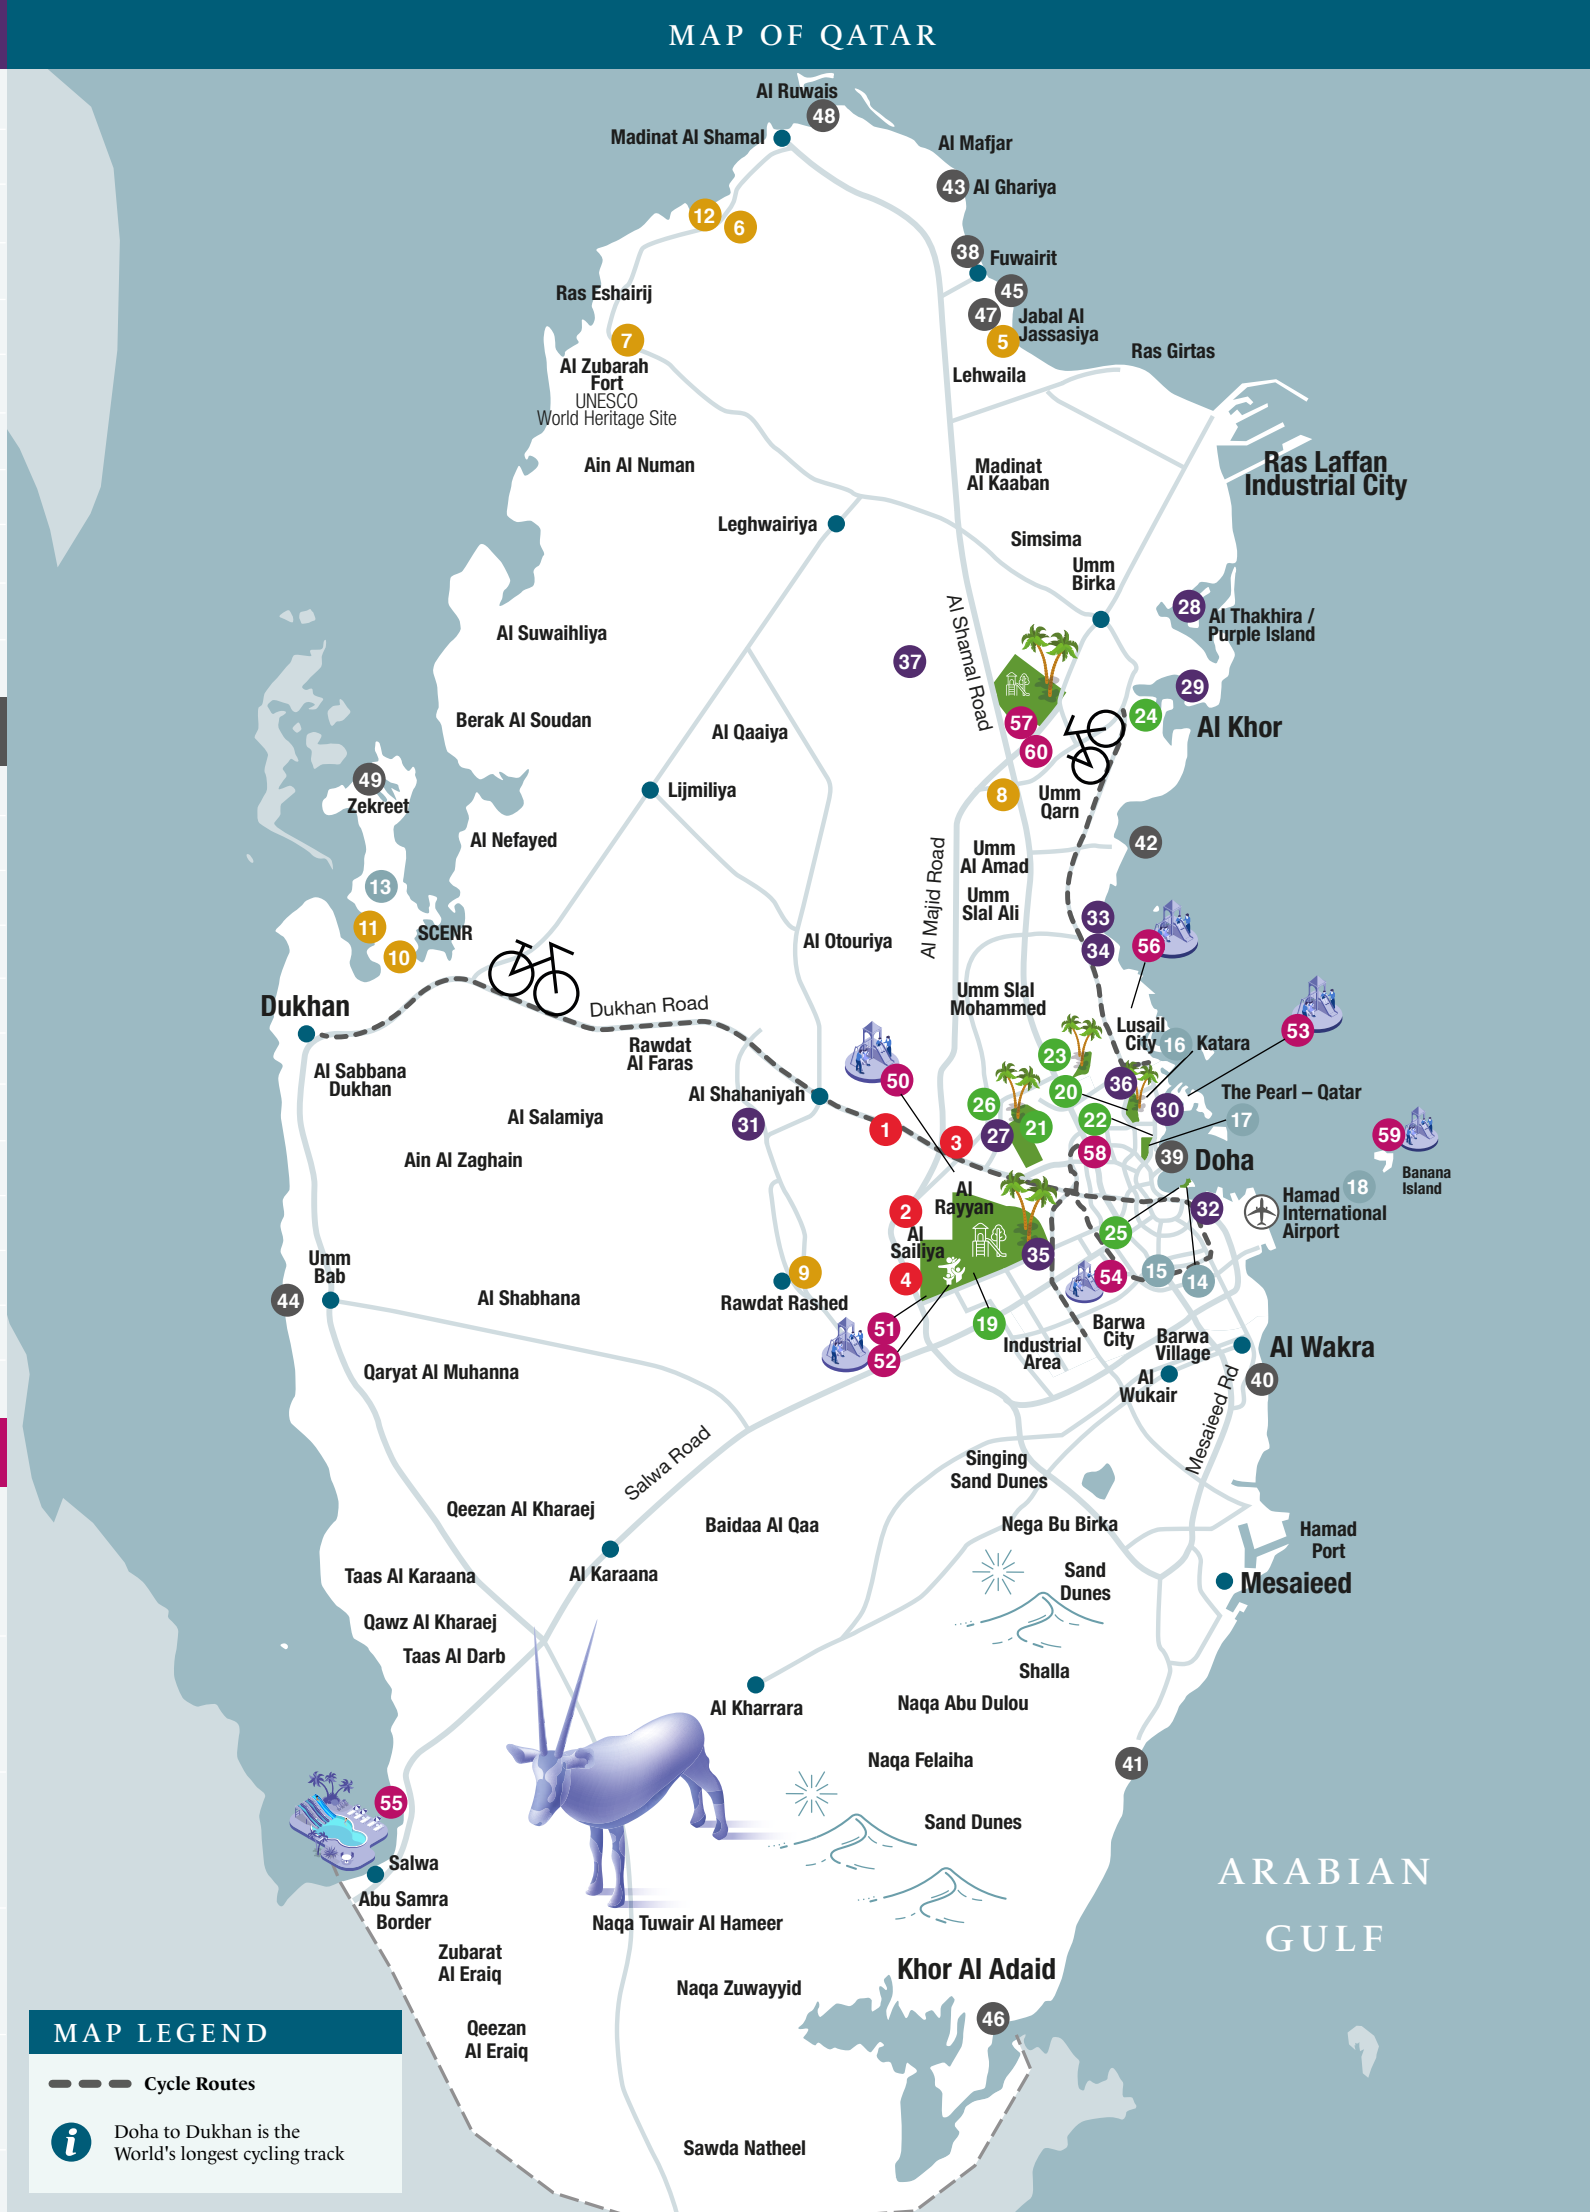

PARKS

- 19 Aspire Park
- 20 Katara Hills
- 21 Oxygen Park
- 22 5/6 Park
- 23 Crescent Park
- 24 Al Khor Park
- 25 MIA Park
- 26 Al Gharrafa Park

ACTIVITIES & EXPERIENCES

- 27 Al Shaqab Equestrian Centre
- 28 Al Thakhira Mangroves / Purple Island
- 29 Al Khor Mangroves
- 30 The Diplomatic Club
- 31 Shahaniya Camel Racing
- 32 Dhow Cruises
- 33 Lusail International Circuit
- 34 Lusail Shooting Club
- 35 Qatar Racing & Equestrian Club
- 36 Doha Golf Club
- 37 Skydive Qatar

PUBLIC BEACHES

- 38 Fuwairit Beach
- 39 West Bay Beach
- 40 Al Wakrah Beach
- 41 Sealine Beach
- 42 Simaisma Beach
- 43 Al Ghariya Beach
- 44 Umm Bab Beach
- 45 Al Maroona Beach
- 46 Khor Al Adaid - The Inland Sea
- 47 Azerbaijani beach
- 48 Al Ruwais Beach
- 49 Zekreet Beach

MAP LEGEND

-  Cycle Routes
-  Doha to Dukhan is the World's longest cycling track

Doha Landmarks

- 1 The Pearl-Qatar
- 2 Katara Cultural Village
- 3 The Corniche
- 4 Msheireb Downtown
- 5 Qatar National Library
- 6 Imam Muhammad Ibn - Abdul Wahhab Mosque
- 7 National Museum of Qatar
- 8 Museum of Islamic Art
- 9 Education City Mosque
- 10 Grand Mosque
- 11 Qatar National Convention Center (QNCC)
- 12 Qatar Faculty of Islamic Studies (QFIS)
- 13 Aspire Zone
- 14 Qanat Quartier
- 15 Education City
- 16 Box Park
- 17 Doha Golf Club
- 18 Fire Station
- 19 The Pearl Monument
- 20 Dhow Harbour
- 21 Al Shaqab
- 22 Al Fanar
- 23 Gold Souq
- 24 Doha Skyline Viewpoint
- 25 Katara Towers
- 26 The 2022 Building
- 27 Lusail Boulevard
- 28 Al Safliya Island
- 29 The Torch
- 30 Sheraton Grand Hotel

Traditional Shopping

- 43 Souq Waqif
- 44 Souq Al Wakra
- 45 Ayen Hleetan Market

MAP LEGEND

	Shopping Mall		metro		LUSAIL TRAM
	Hospital		Red Line		Orange Line
	Mosque		Gold Line		Green Line
	Non-stop Expressway		Park & Ride		